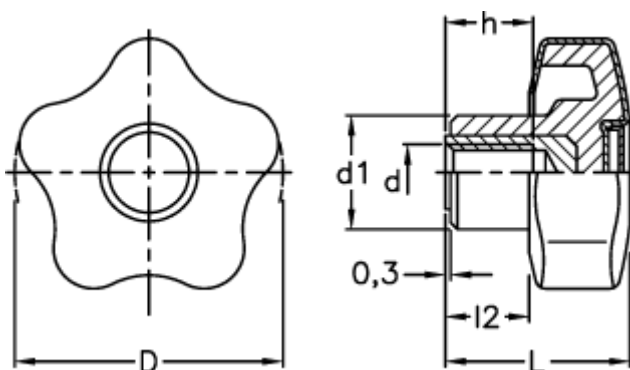

Article number: 23021699523

Description: E+G Lobe knob

VCT.53 B-M8-SOFT, centre cap RAL7035 - gray

Measures

d = M8

D = 53

d1 = 19

h = 15

L = 34.0